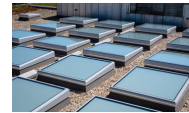

LAMILUX

L High Performance Skylights